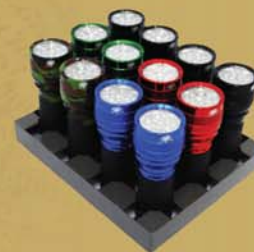

ITEM 5304

- 1 - 1000 Bushman Tray
- 2 - 3000 TAC Trays
- [44 Lights total]**

BUSHMAN SERIES*

ITEM 1000

- 20 Asst Simply Sheila (9 LED)

Simply Sheila*

ITEM 2000

- 20 Asst Simply Sheila (9 LED)

BUSHMAN & SHEILA COMBO*

ITEM 4000

- 10 Asst Bushman
- 10 Asst Simply Sheila (9 LED)

TAC LIGHTS*

ITEM 3000

- 12 Asst TAC Lights (16 LED)

JOEY TRAY

ITEM 8100

SPECS

- Tray of 12 Lights
- 3 Lighting Modes
- High-Intensity
- Magnetic Work Light
- Red Signal Light
- Magnetic Base
- 3-AAA Batteries Included
- Nylon Lanyard

HEADLAMPS

ITEM

310 Cobber

318 Bushranger

Our headlamps are lightweight, have several lighting modes, tilting heads, & adjustable head straps. Batteries included.